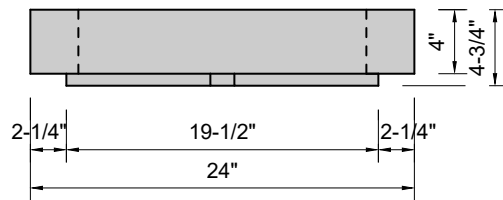

TOP VIEW

FRONT VIEW

SIDE VIEW

BACK VIEW

Model #: FLWH-24-01
Whisper (floating)
single faucet hole