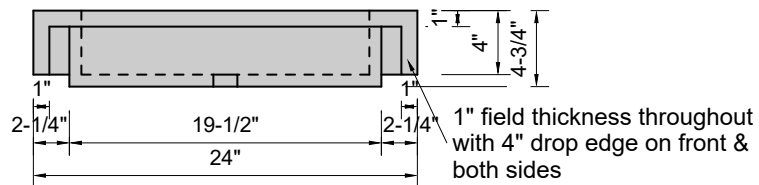

TOP VIEW

FRONT VIEW

SIDE VIEW

BACK VIEW

Model #: FLWH-24-01
Whisper (floating)
single faucet hole