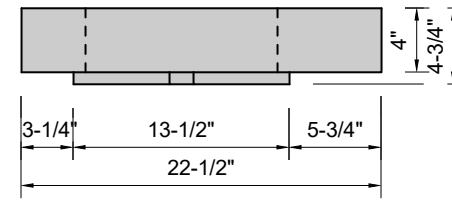

TOP VIEW

FRONT VIEW

SIDE VIEW

BACK VIEW

Model #: FLWH-24-01
Whisper (floating)
single faucet hole