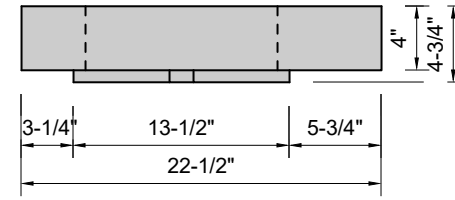

**TOP VIEW**

**FRONT VIEW**

**SIDE VIEW**

**BACK VIEW**

**Model #: FLWH-24-03**  
**Whisper (floating)**  
**8" widespread faucet holes**