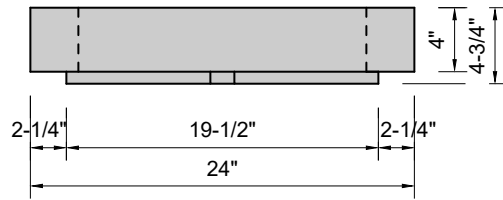

**TOP VIEW**

**FRONT VIEW**

**SIDE VIEW**

**BACK VIEW**

**Model #: FLWH-24-03**  
**Whisper (floating)**  
**8" widespread faucet holes**