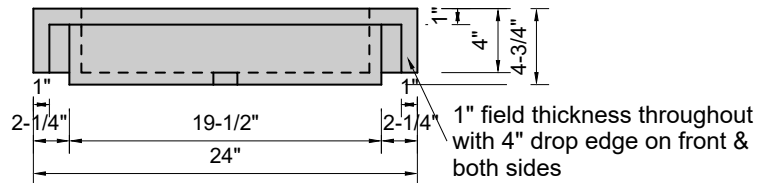

**TOP VIEW**

**FRONT VIEW**

**SIDE VIEW**

**BACK VIEW**

**Model #: FLWH-24-03**  
**Whisper (floating)**  
**8" widespread faucet holes**