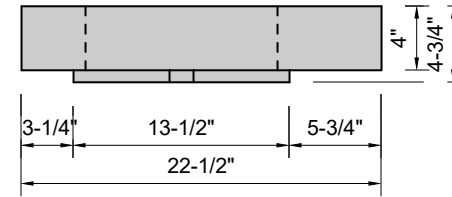

TOP VIEW

FRONT VIEW

SIDE VIEW

BACK VIEW

**Model #: FLWH-30-01**  
**Whisper (floating)**  
**single faucet hole**