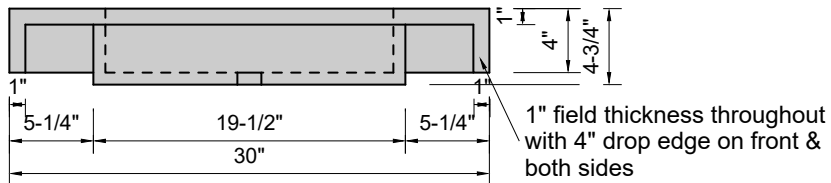

TOP VIEW

FRONT VIEW

SIDE VIEW

BACK VIEW

**Model #: FLWH-30-01**  
**Whisper (floating)**  
**single faucet hole**