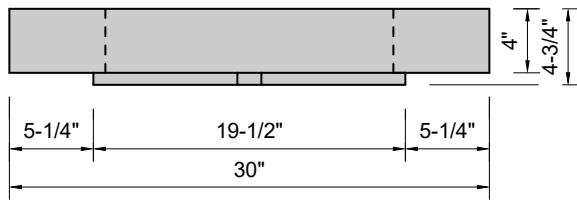

TOP VIEW

FRONT VIEW

SIDE VIEW

BACK VIEW

**Model #: FLWH-30-01**  
**Whisper (floating)**  
**single faucet hole**