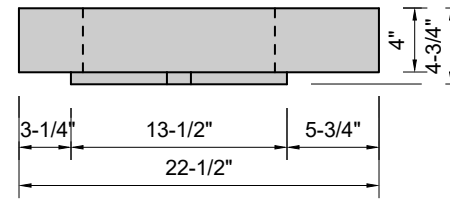

TOP VIEW

FRONT VIEW

SIDE VIEW

BACK VIEW

Model #: FLWH-30-03
Whisper (floating)
8" widespread faucet holes