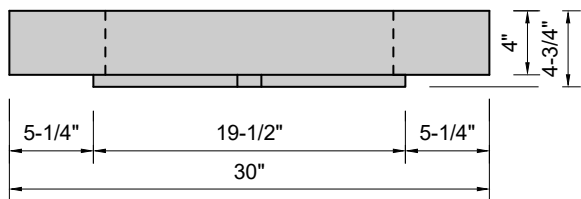

TOP VIEW

FRONT VIEW

SIDE VIEW

BACK VIEW

Model #: FLWH-30-03
Whisper (floating)
8" widespread faucet holes