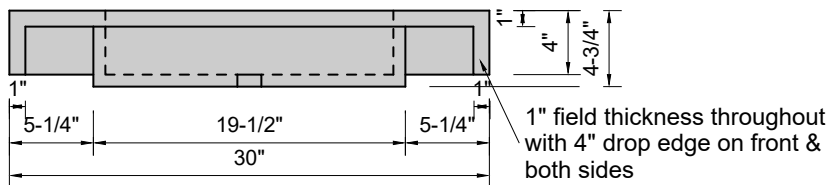

TOP VIEW

FRONT VIEW

SIDE VIEW

BACK VIEW

Model #: FLWH-30-03
Whisper (floating)
8" widespread faucet holes