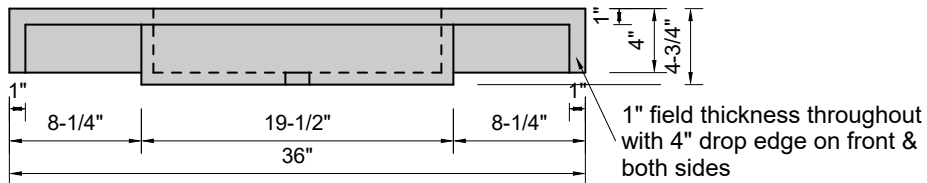

TOP VIEW

FRONT VIEW

SIDE VIEW

BACK VIEW

Model #: FLWH-36-01
Whisper (floating)
single faucet hole