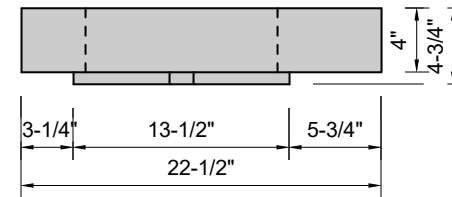

TOP VIEW

FRONT VIEW

SIDE VIEW

BACK VIEW

Model #: FLWH-36-01
Whisper (floating)
single faucet hole