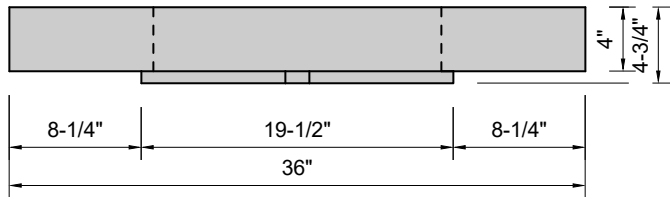

TOP VIEW

FRONT VIEW

SIDE VIEW

BACK VIEW

Model #: FLWH-36-01
Whisper (floating)
single faucet hole