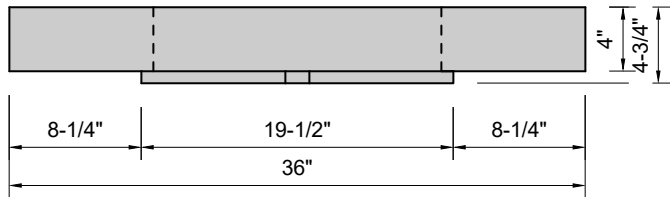

TOP VIEW

FRONT VIEW

SIDE VIEW

BACK VIEW

Model #: FLWH-36-03
Whisper (floating)
8" widespread faucet holes