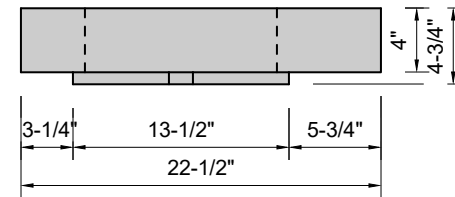

TOP VIEW

FRONT VIEW

SIDE VIEW

BACK VIEW

Model #: FLWH-36-03
Whisper (floating)
8" widespread faucet holes