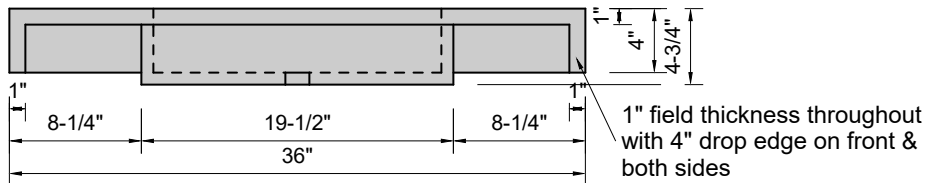

TOP VIEW

FRONT VIEW

SIDE VIEW

BACK VIEW

Model #: FLWH-36-03
Whisper (floating)
8" widespread faucet holes