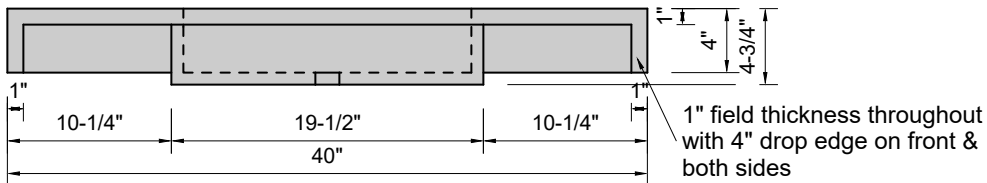

TOP VIEW

FRONT VIEW

SIDE VIEW

BACK VIEW

Model #: FLWH-40-00
Whisper (floating)
no faucet holes