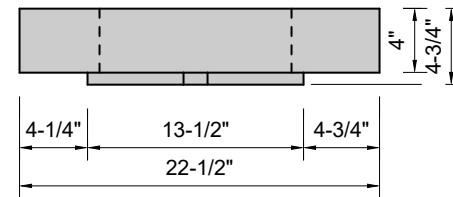

TOP VIEW

FRONT VIEW

SIDE VIEW

BACK VIEW

Model #: FLWH-40-00
Whisper (floating)
no faucet holes