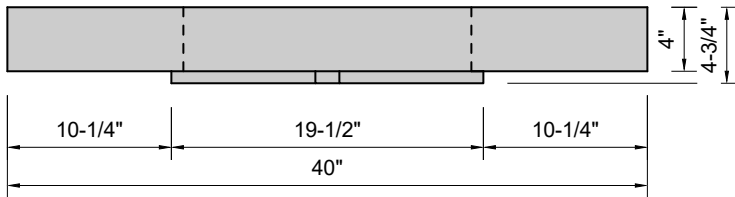

TOP VIEW

FRONT VIEW

SIDE VIEW

BACK VIEW

Model #: FLWH-40-00
Whisper (floating)
no faucet holes