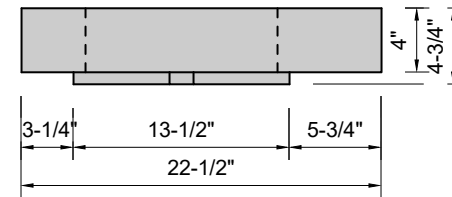

TOP VIEW

FRONT VIEW

SIDE VIEW

BACK VIEW

**Model #: FLWH-40-01**  
**Whisper (floating)**  
**single faucet hole**