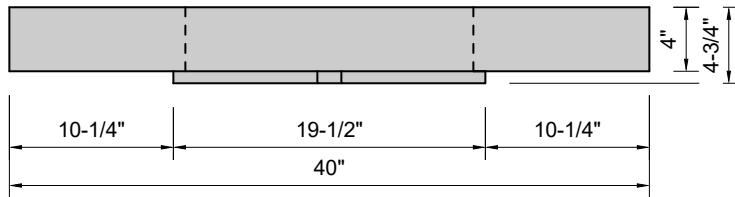

TOP VIEW

FRONT VIEW

SIDE VIEW

BACK VIEW

**Model #: FLWH-40-01**  
**Whisper (floating)**  
**single faucet hole**