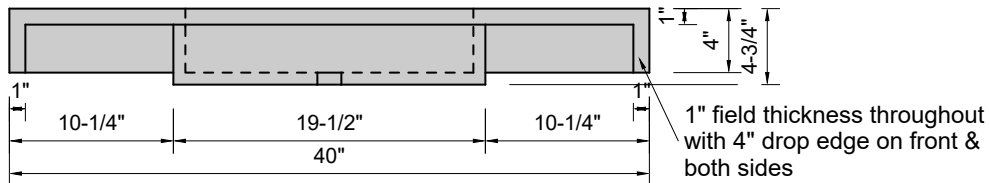

TOP VIEW

FRONT VIEW

SIDE VIEW

BACK VIEW

**Model #: FLWH-40-01**  
**Whisper (floating)**  
**single faucet hole**