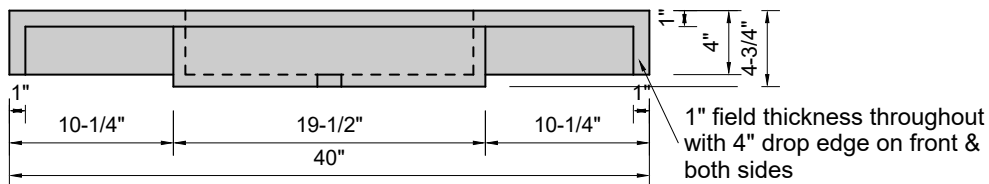

TOP VIEW

FRONT VIEW

SIDE VIEW

BACK VIEW

Model #: FLWH-40-03
Whisper (floating)
8" widespread faucet holes