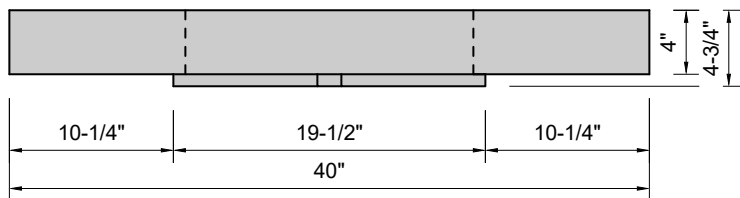

TOP VIEW

FRONT VIEW

SIDE VIEW

BACK VIEW

Model #: FLWH-40-03
Whisper (floating)
8" widespread faucet holes