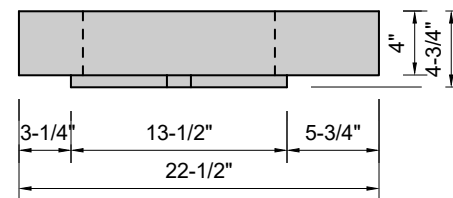

TOP VIEW

FRONT VIEW

SIDE VIEW

BACK VIEW

Model #: FLWH-40-03
Whisper (floating)
8" widespread faucet holes