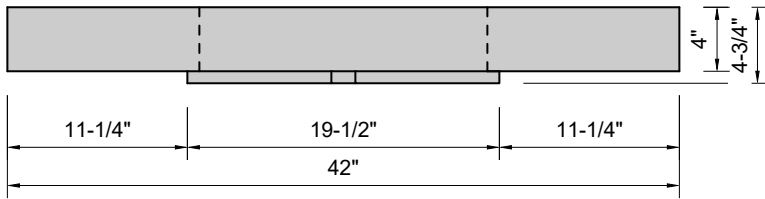

TOP VIEW

FRONT VIEW

SIDE VIEW

BACK VIEW

Model #: FLWH-42-00
Whisper (floating)
no faucet holes