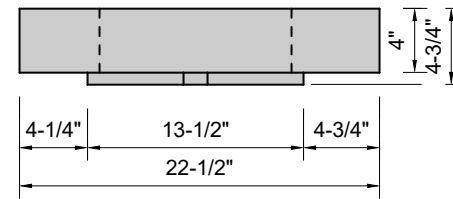

TOP VIEW

FRONT VIEW

SIDE VIEW

BACK VIEW

Model #: FLWH-42-00
Whisper (floating)
no faucet holes