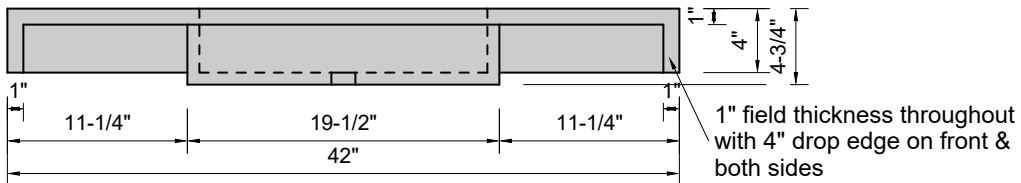

TOP VIEW

FRONT VIEW

SIDE VIEW

BACK VIEW

Model #: FLWH-42-00
Whisper (floating)
no faucet holes