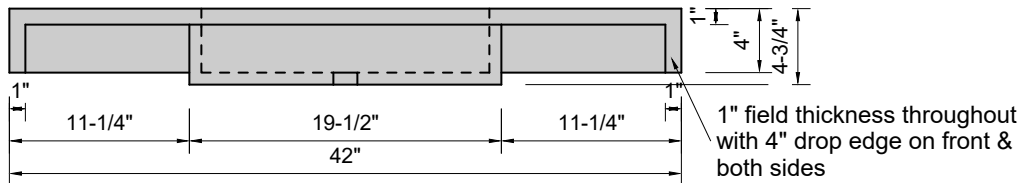

TOP VIEW

FRONT VIEW

SIDE VIEW

BACK VIEW

Model #: FLWH-42-01
Whisper (floating)
single faucet hole