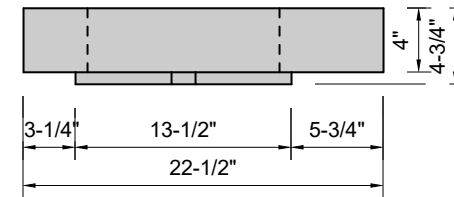

TOP VIEW

FRONT VIEW

SIDE VIEW

BACK VIEW

Model #: FLWH-42-01
Whisper (floating)
single faucet hole