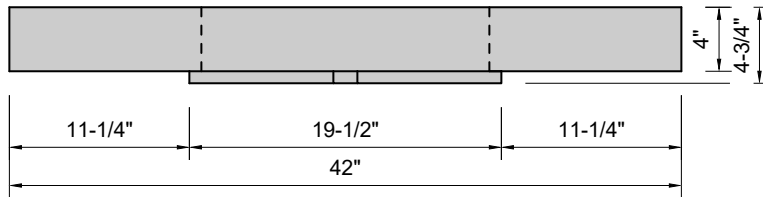

TOP VIEW

FRONT VIEW

SIDE VIEW

BACK VIEW

Model #: FLWH-42-01
Whisper (floating)
single faucet hole