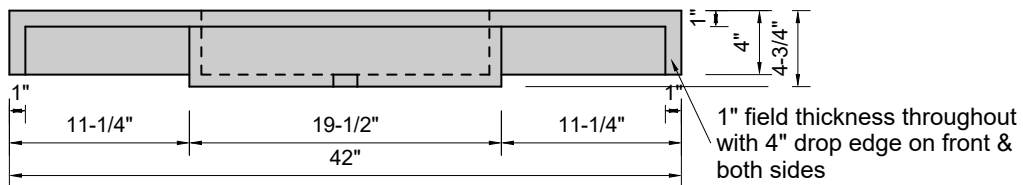

TOP VIEW

FRONT VIEW

SIDE VIEW

BACK VIEW

Model #: FLWH-42-03
Whisper (floating)
8" widespread faucet holes