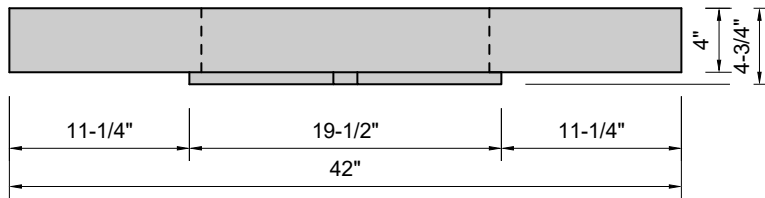

TOP VIEW

FRONT VIEW

SIDE VIEW

BACK VIEW

Model #: FLWH-42-03
Whisper (floating)
8" widespread faucet holes