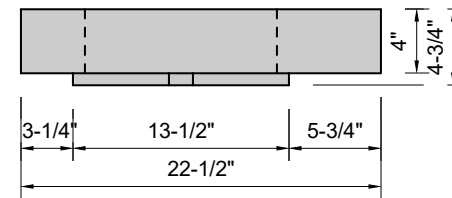

TOP VIEW

FRONT VIEW

SIDE VIEW

BACK VIEW

Model #: FLWH-42-03
Whisper (floating)
8" widespread faucet holes