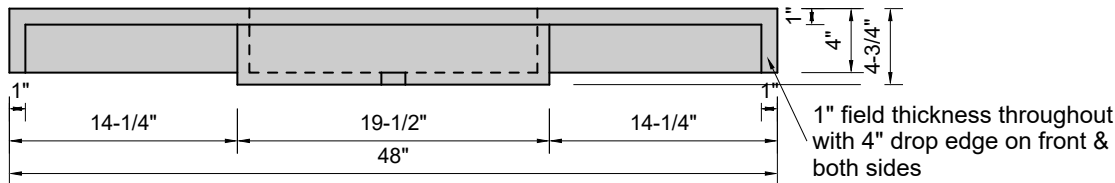

TOP VIEW

FRONT VIEW

SIDE VIEW

BACK VIEW

Model #: FLWH-48-00
Whisper (floating)
no faucet holes