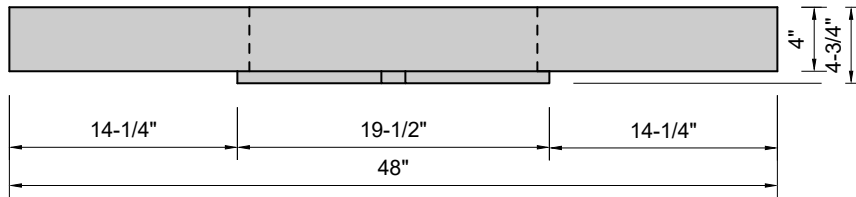

TOP VIEW

FRONT VIEW

SIDE VIEW

BACK VIEW

Model #: FLWH-48-00
Whisper (floating)
no faucet holes