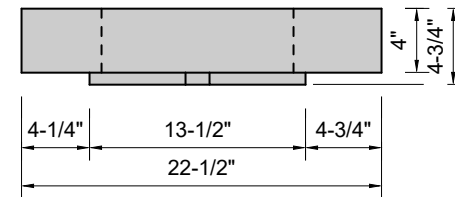

TOP VIEW

FRONT VIEW

SIDE VIEW

BACK VIEW

Model #: FLWH-48-00
Whisper (floating)
no faucet holes