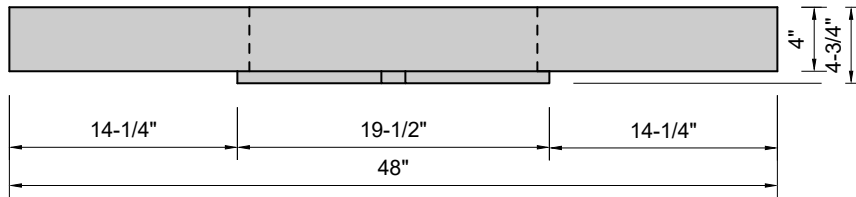

TOP VIEW

FRONT VIEW

SIDE VIEW

BACK VIEW

Model #: FLWH-48-01
Whisper (floating)
single faucet hole