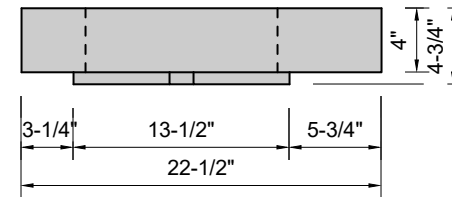

TOP VIEW

FRONT VIEW

SIDE VIEW

BACK VIEW

Model #: FLWH-48-01
Whisper (floating)
single faucet hole