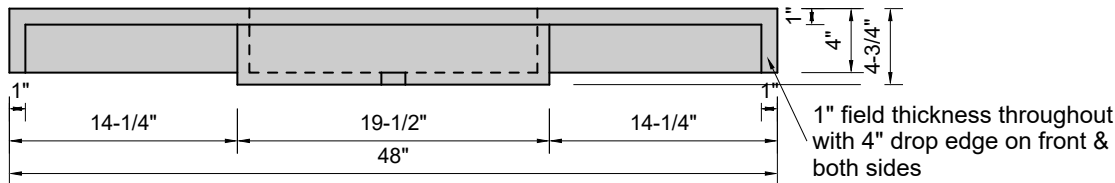

TOP VIEW

FRONT VIEW

SIDE VIEW

BACK VIEW

Model #: FLWH-48-01
Whisper (floating)
single faucet hole