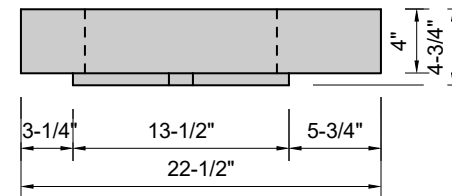

TOP VIEW

FRONT VIEW

SIDE VIEW

BACK VIEW

Model #: FLWH-48-03
Whisper (floating)
8" widespread faucet holes