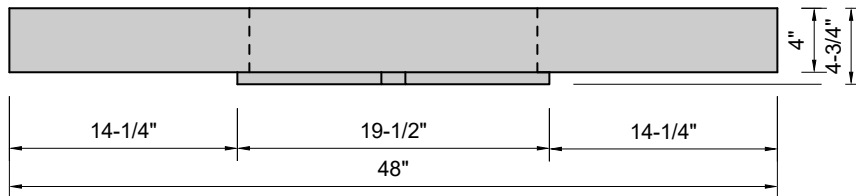

TOP VIEW

FRONT VIEW

SIDE VIEW

BACK VIEW

Model #: FLWH-48-03
Whisper (floating)
8" widespread faucet holes