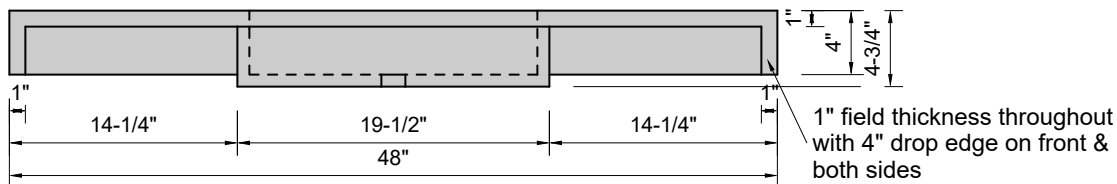

TOP VIEW

FRONT VIEW

SIDE VIEW

BACK VIEW

Model #: FLWH-48-03
Whisper (floating)
8" widespread faucet holes