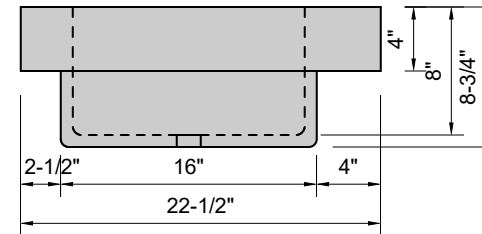

TOP VIEW

FRONT VIEW

SIDE VIEW

Model #: FSL-40-00
Farm Lavatory
no faucet holes