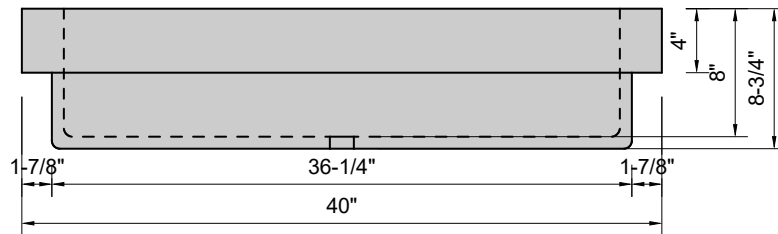

TOP VIEW

FRONT VIEW

SIDE VIEW

Model #: FSL-40-00
Farm Lavatory
no faucet holes