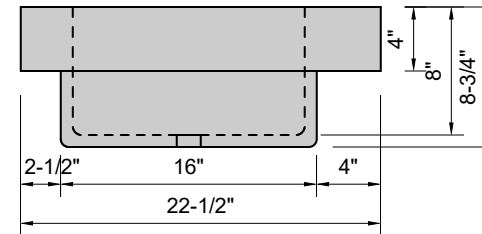

TOP VIEW

FRONT VIEW

SIDE VIEW

Model #: FSL-40-01
Farm Lavatory
single faucet hole