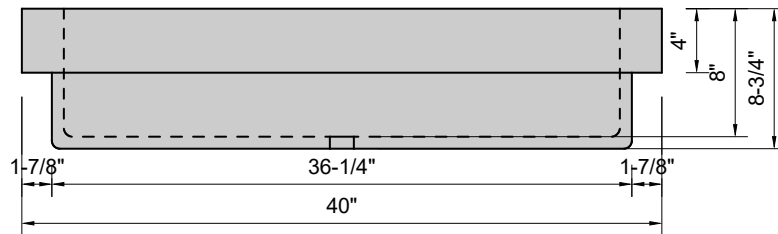

TOP VIEW

FRONT VIEW

SIDE VIEW

Model #: FSL-40-01
Farm Lavatory
single faucet hole