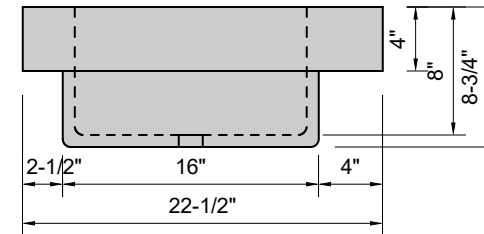

TOP VIEW

FRONT VIEW

SIDE VIEW

**Model #: FSL-40-03**  
**Farm Lavatory**  
**8" widespread faucet holes**