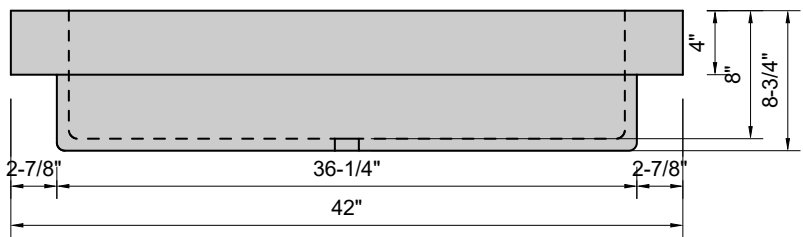

TOP VIEW

FRONT VIEW

SIDE VIEW

Model #: FSL-42-00
Farm Lavatory
no faucet holes