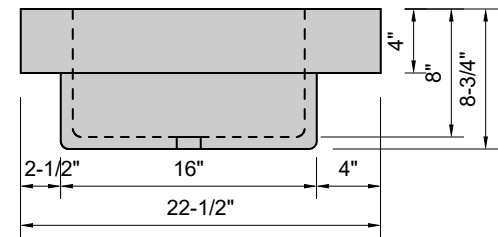

TOP VIEW

FRONT VIEW

SIDE VIEW

Model #: FSL-42-00
Farm Lavatory
no faucet holes