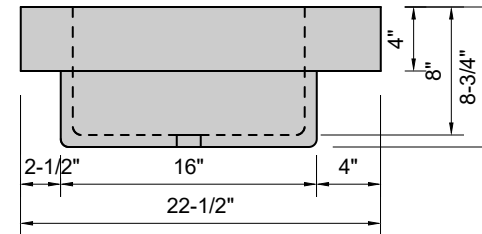

TOP VIEW

FRONT VIEW

SIDE VIEW

**Model #: FSL-42-01**  
**Farm Lavatory**  
**single faucet hole**