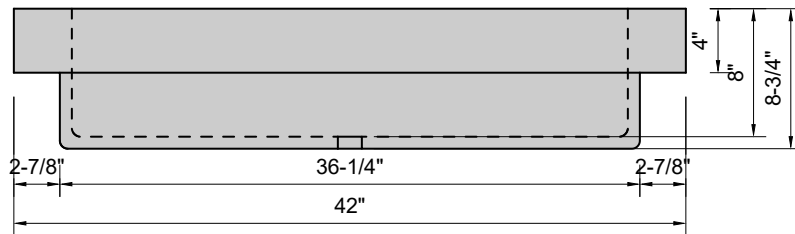

TOP VIEW

FRONT VIEW

SIDE VIEW

**Model #: FSL-42-01**  
**Farm Lavatory**  
**single faucet hole**