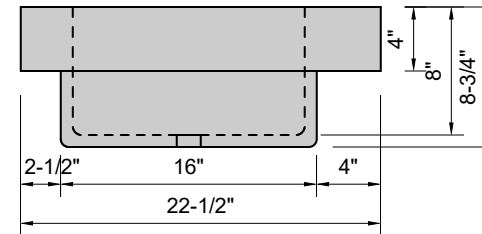

TOP VIEW

FRONT VIEW

SIDE VIEW

**Model #: FSL-42-03**  
**Farm Lavatory**  
**8" widespread faucet holes**