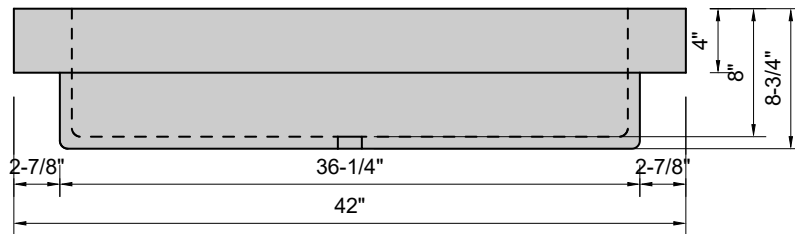

TOP VIEW

FRONT VIEW

SIDE VIEW

**Model #: FSL-42-03**  
**Farm Lavatory**  
**8" widespread faucet holes**