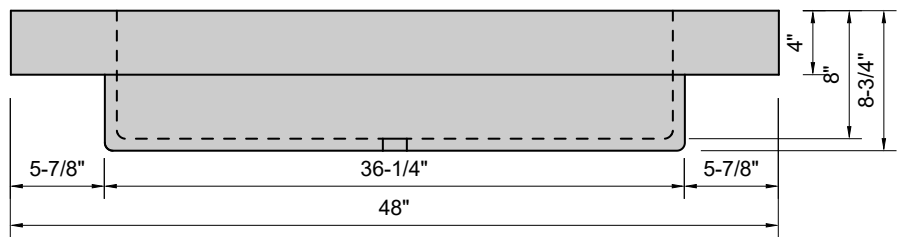

TOP VIEW

FRONT VIEW

SIDE VIEW

Model #: FSL-48-00
Farm Lavatory
no faucet holes