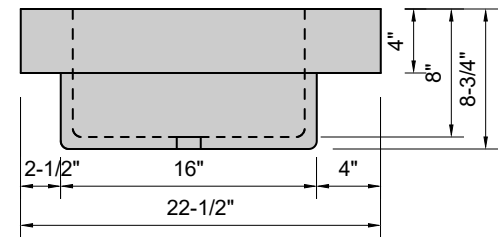

TOP VIEW

FRONT VIEW

SIDE VIEW

Model #: FSL-48-00
Farm Lavatory
no faucet holes