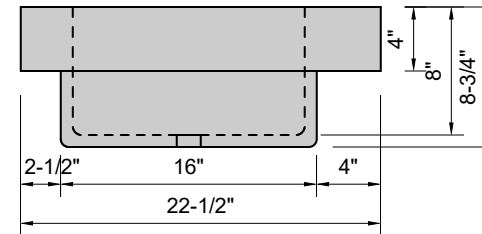

TOP VIEW

FRONT VIEW

SIDE VIEW

Model #: FSL-48-01
Farm Lavatory
single faucet hole