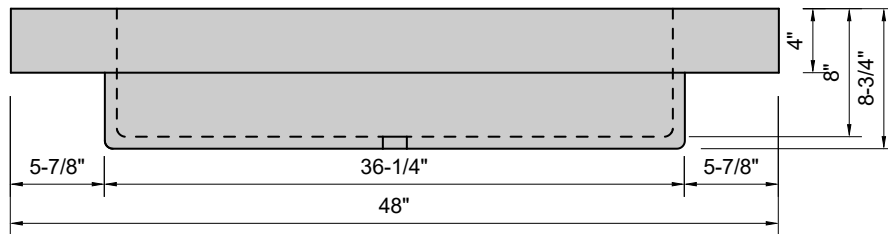

TOP VIEW

FRONT VIEW

SIDE VIEW

Model #: FSL-48-01
Farm Lavatory
single faucet hole