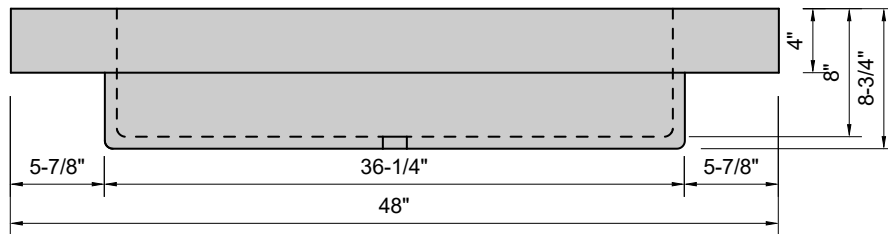

TOP VIEW

FRONT VIEW

SIDE VIEW

**Model #: FSL-48-03**  
**Farm Lavatory**  
**8" widespread faucet holes**