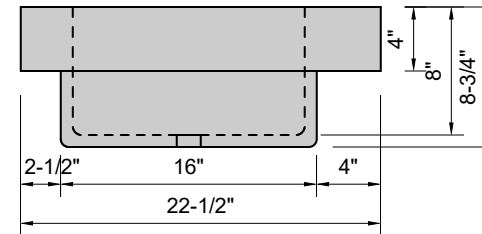

TOP VIEW

FRONT VIEW

SIDE VIEW

**Model #: FSL-48-03**  
**Farm Lavatory**  
**8" widespread faucet holes**