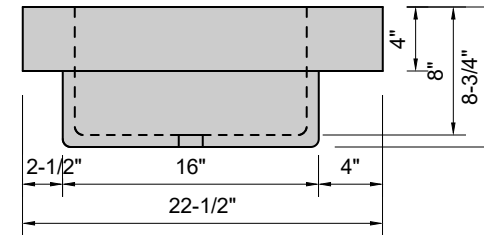

TOP VIEW

FRONT VIEW

SIDE VIEW

Model #: FSL-60-00
Farm Lavatory
no faucet holes