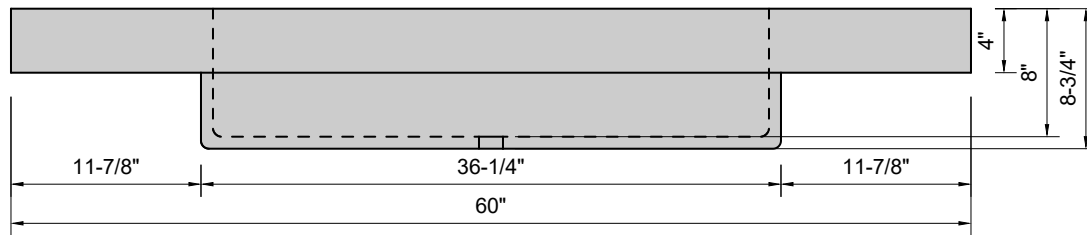

TOP VIEW

FRONT VIEW

SIDE VIEW

Model #: FSL-60-00
Farm Lavatory
no faucet holes