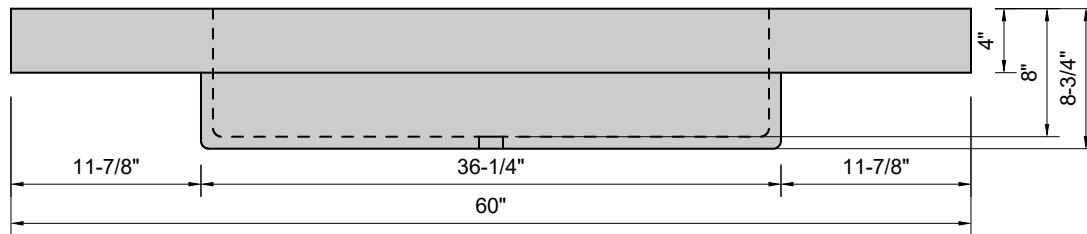

TOP VIEW

FRONT VIEW

SIDE VIEW

Model #: FSL-60-01
Farm Lavatory
single faucet hole