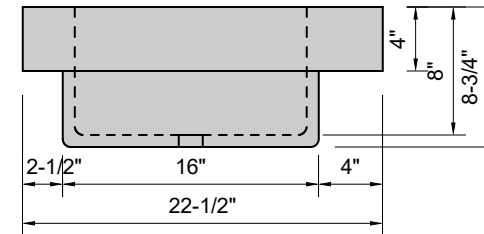

TOP VIEW

FRONT VIEW

SIDE VIEW

Model #: FSL-60-01
Farm Lavatory
single faucet hole