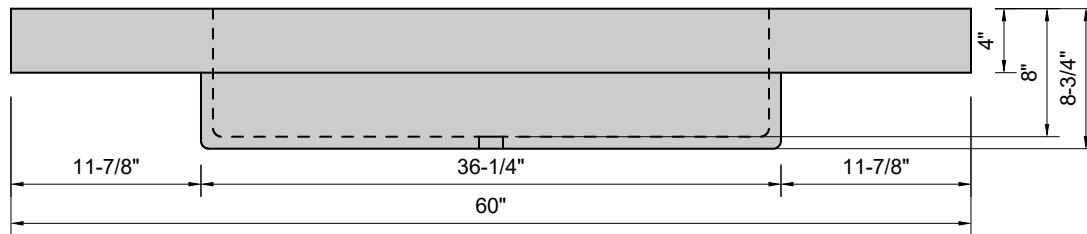

TOP VIEW

FRONT VIEW

SIDE VIEW

Model #: FSL-60-03
Farm Lavatory
8" widespread faucet holes