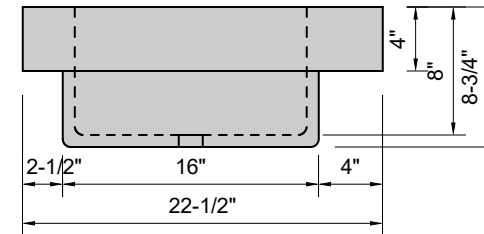

TOP VIEW

FRONT VIEW

SIDE VIEW

Model #: FSL-60-03
Farm Lavatory
8" widespread faucet holes