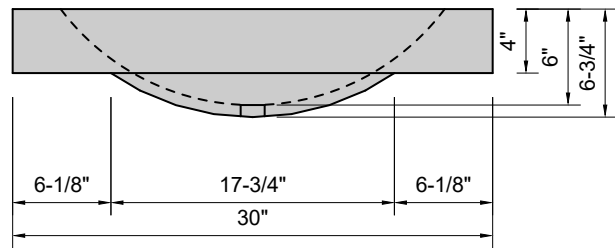

TOP VIEW

FRONT VIEW

SIDE VIEW

Model #: HB-30-00
Half Barrel
no faucet holes