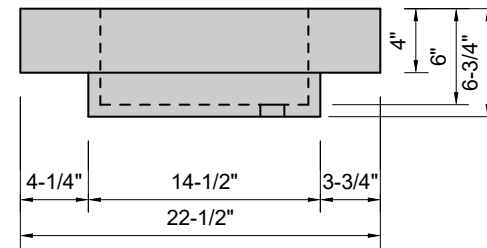

TOP VIEW

FRONT VIEW

SIDE VIEW

Model #: HB-30-00
Half Barrel
no faucet holes