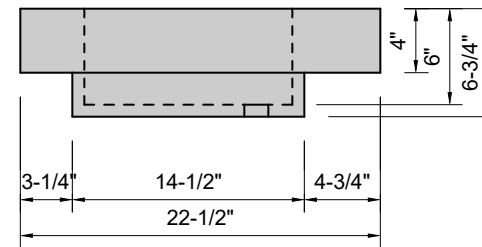

TOP VIEW

FRONT VIEW

SIDE VIEW

**Model #: HB-30-01**  
**Half Barrel**  
**single faucet hole**