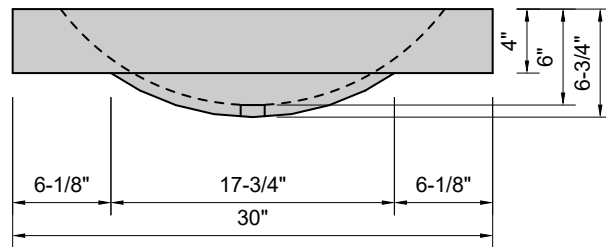

TOP VIEW

FRONT VIEW

SIDE VIEW

**Model #: HB-30-01**  
**Half Barrel**  
**single faucet hole**