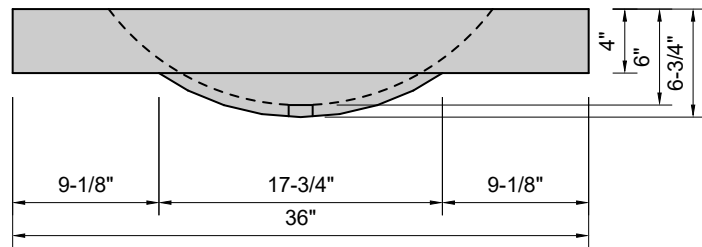

TOP VIEW

FRONT VIEW

SIDE VIEW

Model #: HB-36-00
Half Barrel
no faucet holes