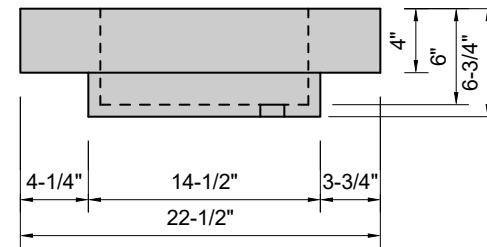

TOP VIEW

FRONT VIEW

SIDE VIEW

Model #: HB-36-00
Half Barrel
no faucet holes