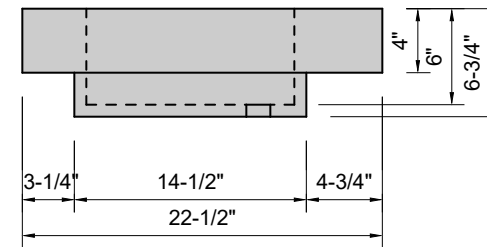

TOP VIEW

FRONT VIEW

SIDE VIEW

Model #: HB-36-01
Half Barrel
single faucet hole