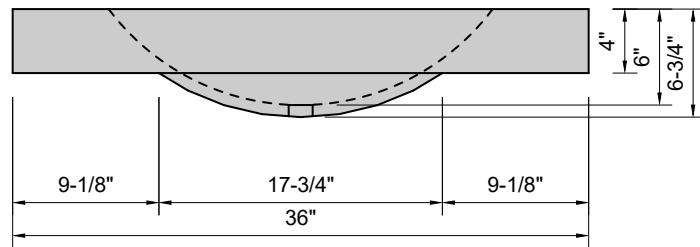

TOP VIEW

FRONT VIEW

SIDE VIEW

Model #: HB-36-01
Half Barrel
single faucet hole