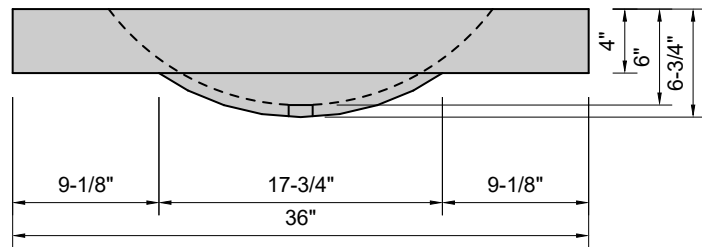

TOP VIEW

FRONT VIEW

SIDE VIEW

Model #: HB-36-03
Half Barrel
8" widespread faucet holes