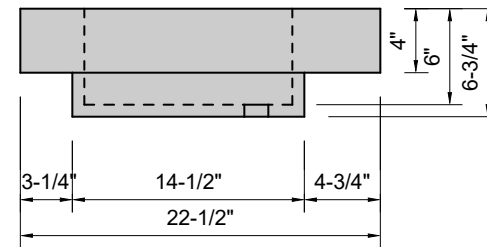

TOP VIEW

FRONT VIEW

SIDE VIEW

Model #: HB-36-03
Half Barrel
8" widespread faucet holes