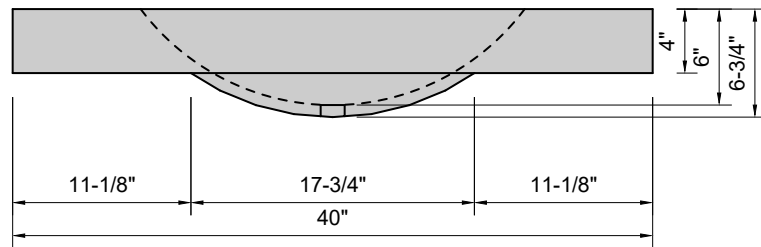

TOP VIEW

FRONT VIEW

SIDE VIEW

**Model #: HB-40-00**  
**Half Barrel**  
**no faucet holes**