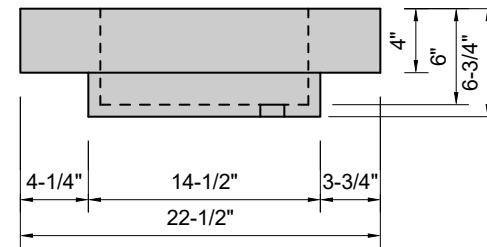

TOP VIEW

FRONT VIEW

SIDE VIEW

**Model #: HB-40-00**  
**Half Barrel**  
**no faucet holes**