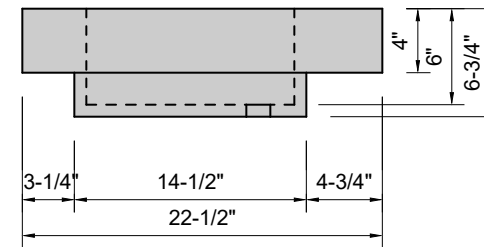

TOP VIEW

FRONT VIEW

SIDE VIEW

Model #: HB-40-01
Half Barrel
single faucet hole