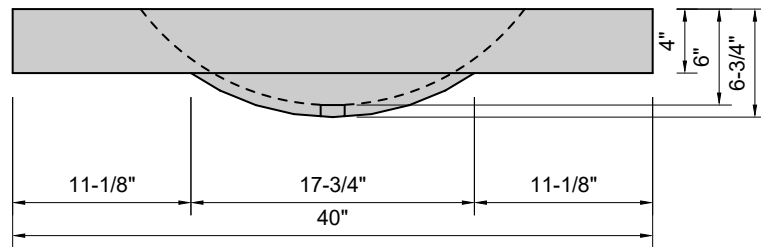

TOP VIEW

FRONT VIEW

SIDE VIEW

Model #: HB-40-01
Half Barrel
single faucet hole