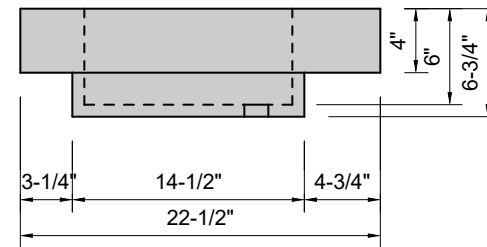

TOP VIEW

FRONT VIEW

SIDE VIEW

Model #: HB-40-03
Half Barrel
8" widespread faucet holes