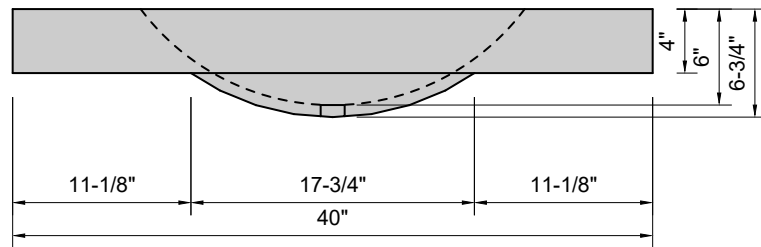

TOP VIEW

FRONT VIEW

SIDE VIEW

Model #: HB-40-03
Half Barrel
8" widespread faucet holes