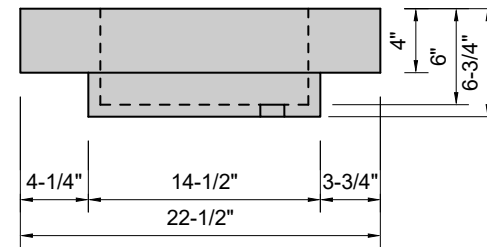

TOP VIEW

FRONT VIEW

SIDE VIEW

Model #: HB-42-00
Half Barrel
no faucet holes