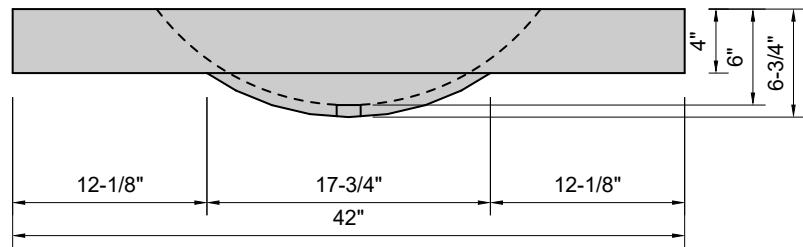

TOP VIEW

FRONT VIEW

SIDE VIEW

Model #: HB-42-00
Half Barrel
no faucet holes