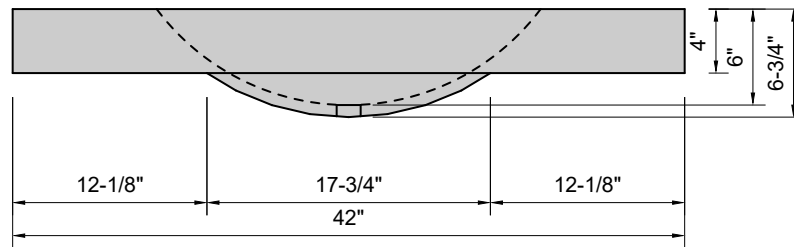

TOP VIEW

FRONT VIEW

SIDE VIEW

Model #: HB-42-01
Half Barrel
single faucet hole