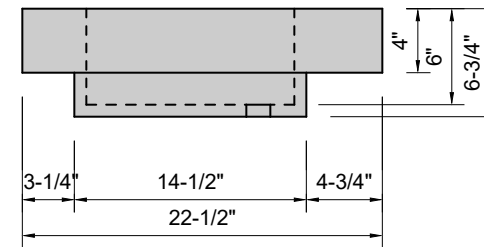

TOP VIEW

FRONT VIEW

SIDE VIEW

Model #: HB-42-01
Half Barrel
single faucet hole