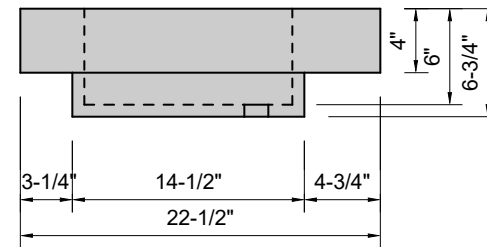

TOP VIEW

FRONT VIEW

SIDE VIEW

Model #: HB-42-03
Half Barrel
8" widespread faucet holes