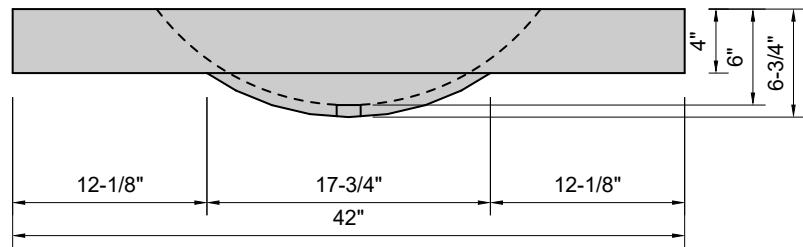

TOP VIEW

FRONT VIEW

SIDE VIEW

Model #: HB-42-03
Half Barrel
8" widespread faucet holes