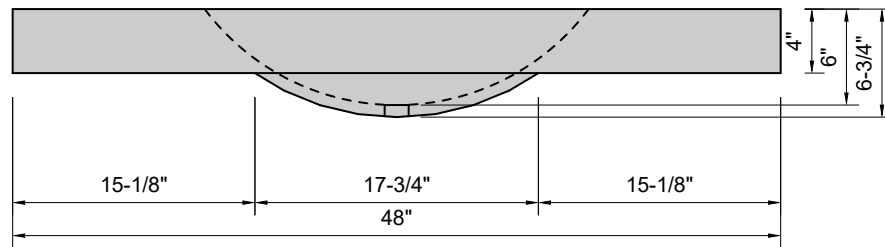

TOP VIEW

FRONT VIEW

SIDE VIEW

Model #: HB-48-00
Half Barrel
single faucet hole