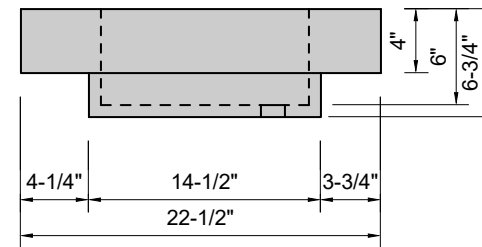

TOP VIEW

FRONT VIEW

SIDE VIEW

Model #: HB-48-00
Half Barrel
single faucet hole