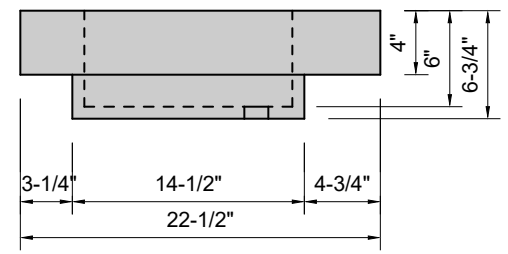

TOP VIEW

FRONT VIEW

SIDE VIEW

**Model #: HB-48-01**  
**Half Barrel**  
**single faucet hole**