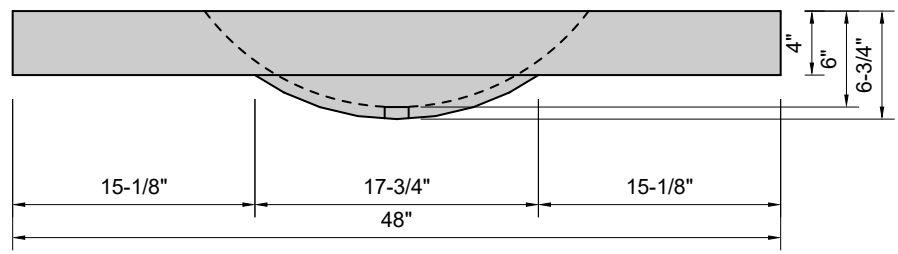

TOP VIEW

FRONT VIEW

SIDE VIEW

**Model #: HB-48-01**  
**Half Barrel**  
**single faucet hole**