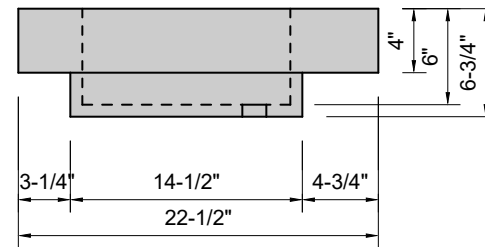

TOP VIEW

FRONT VIEW

SIDE VIEW

Model #: HB-48-03
Half Barrel
8" widespread faucet holes