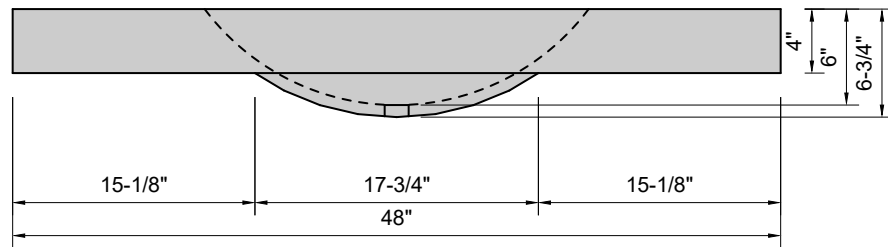

TOP VIEW

FRONT VIEW

SIDE VIEW

Model #: HB-48-03
Half Barrel
8" widespread faucet holes