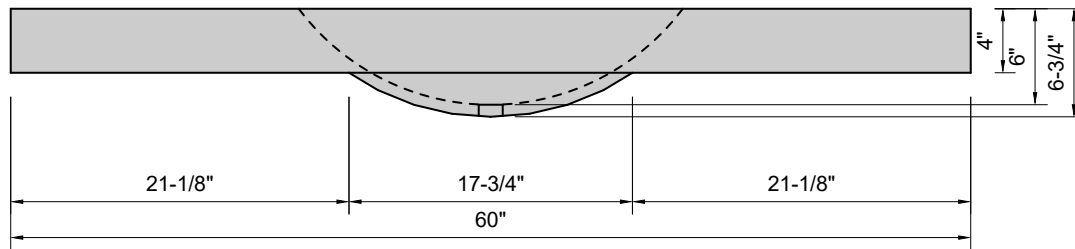

TOP VIEW

FRONT VIEW

SIDE VIEW

Model #: HB-60-00
Half Barrel
no faucet holes