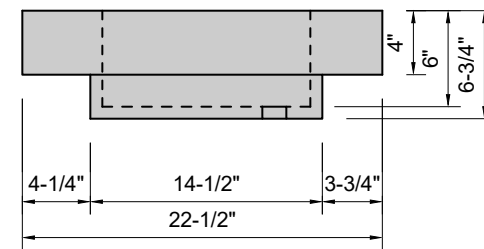

TOP VIEW

FRONT VIEW

SIDE VIEW

Model #: HB-60-00
Half Barrel
no faucet holes