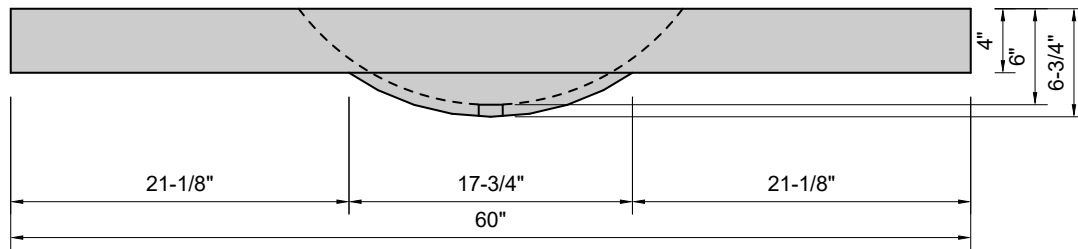

TOP VIEW

FRONT VIEW

SIDE VIEW

Model #: HB-60-01
Half Barrel
single faucet hole