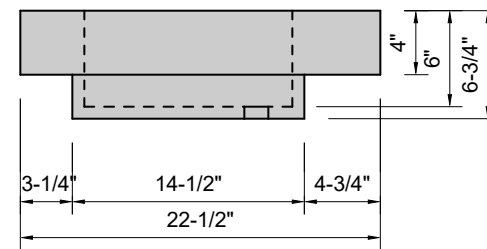

TOP VIEW

FRONT VIEW

SIDE VIEW

Model #: HB-60-01
Half Barrel
single faucet hole