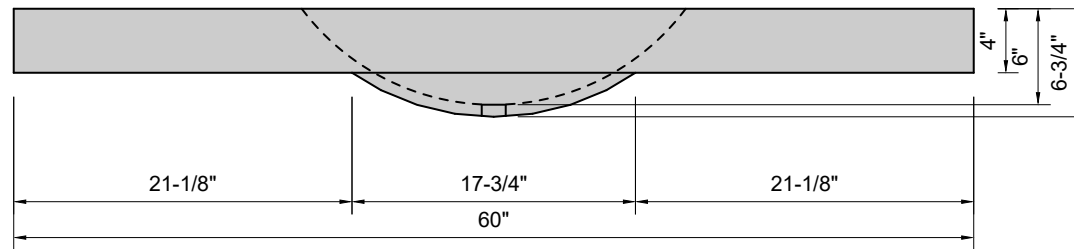

TOP VIEW

FRONT VIEW

SIDE VIEW

**Model #: HB-60-03**  
**Half Barrel**  
**8" widespread faucet holes**