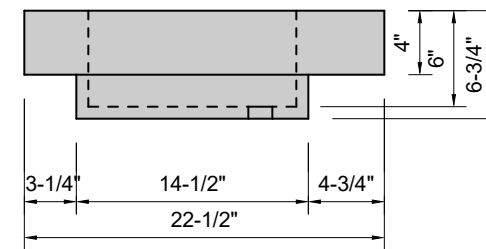

TOP VIEW

FRONT VIEW

SIDE VIEW

**Model #: HB-60-03**  
**Half Barrel**  
**8" widespread faucet holes**