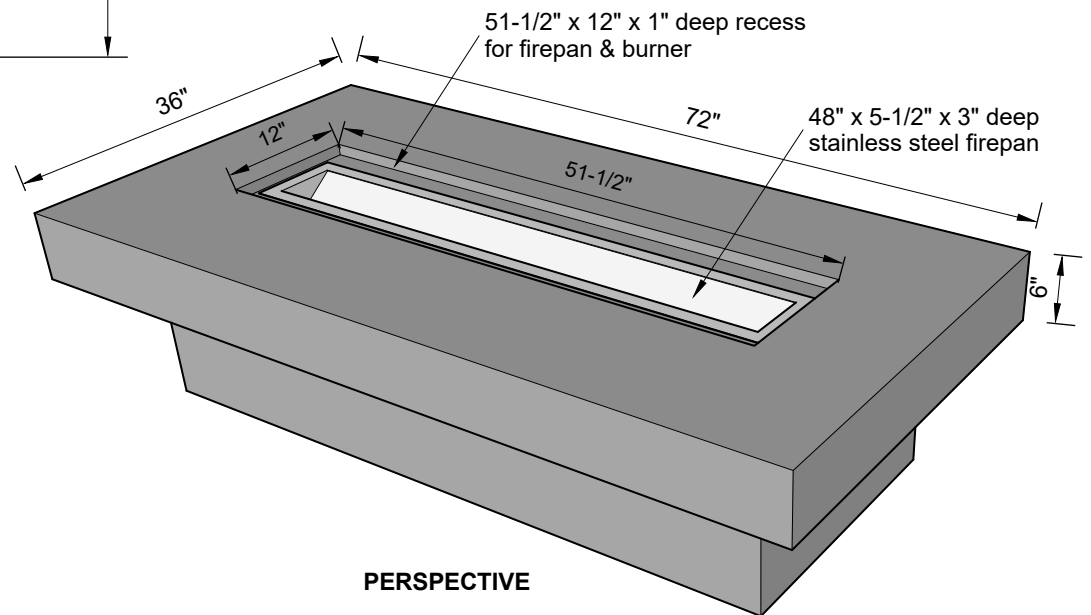

TOP VIEW

**HARMONY FIREPIT
with electronic start
100K BTUs**

SECTION

SIDE VIEW

PERSPECTIVE