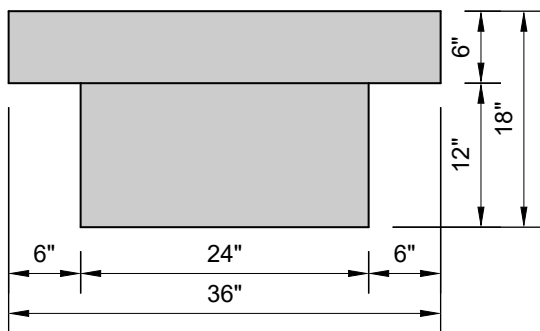

TOP VIEW

**HARMONY FIREPIT
with electronic start
100K BTUs**

SECTION

SIDE VIEW

PERSPECTIVE