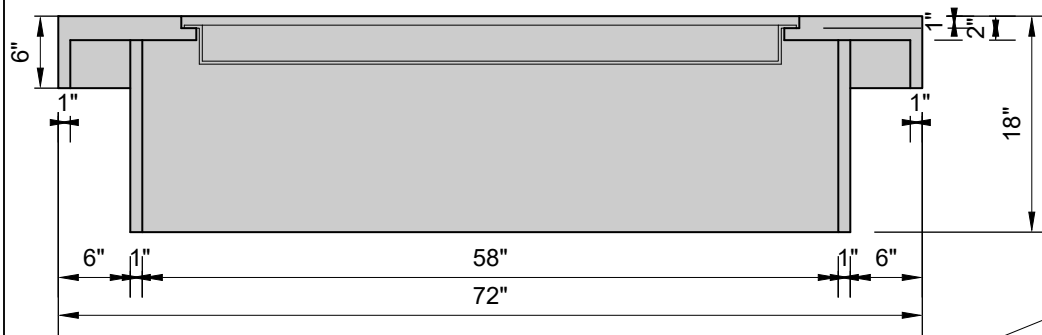

TOP VIEW

**HARMONY FIREPIT
with electronic start
100K BTUs**

SECTION

SIDE VIEW

PERSPECTIVE