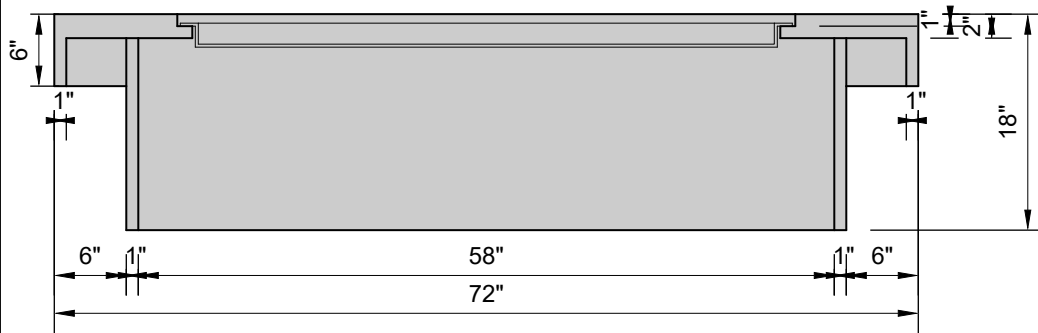

HARMONY FIREPIT
match-lit system
75K BTUs

TOP VIEW

SECTION

SIDE VIEW

PERSPECTIVE