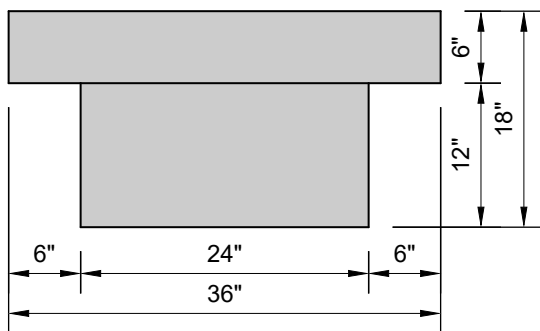

HARMONY FIREPIT
match-lit system
75K BTUs

TOP VIEW

SECTION

SIDE VIEW

PERSPECTIVE