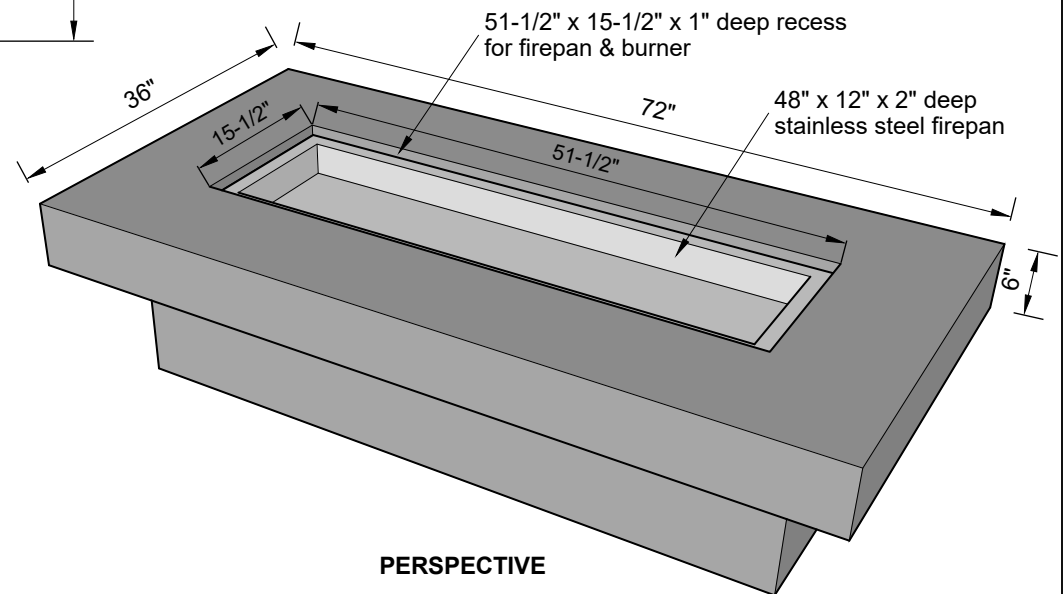

HARMONY FIREPIT
match-lit system
75K BTUs

TOP VIEW

SECTION

SIDE VIEW

PERSPECTIVE