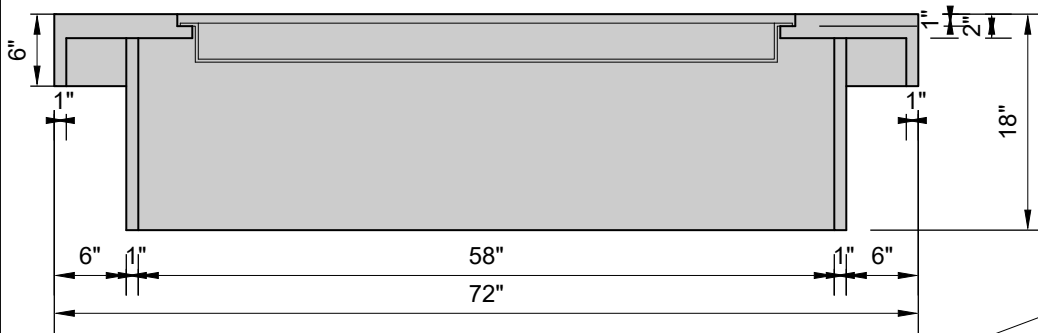

TOP VIEW

**HARMONY FIREPIT
with push button start
90K BTUs**

SECTION

SIDE VIEW

PERSPECTIVE