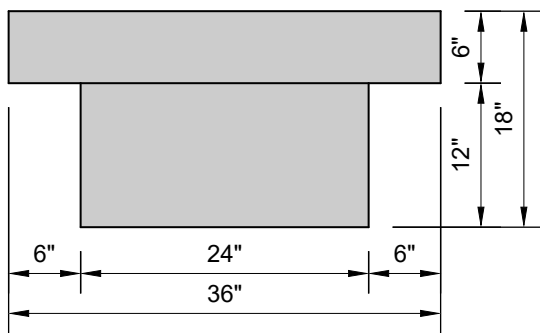

TOP VIEW

**HARMONY FIREPIT
with push button start
90K BTUs**

SECTION

SIDE VIEW

PERSPECTIVE