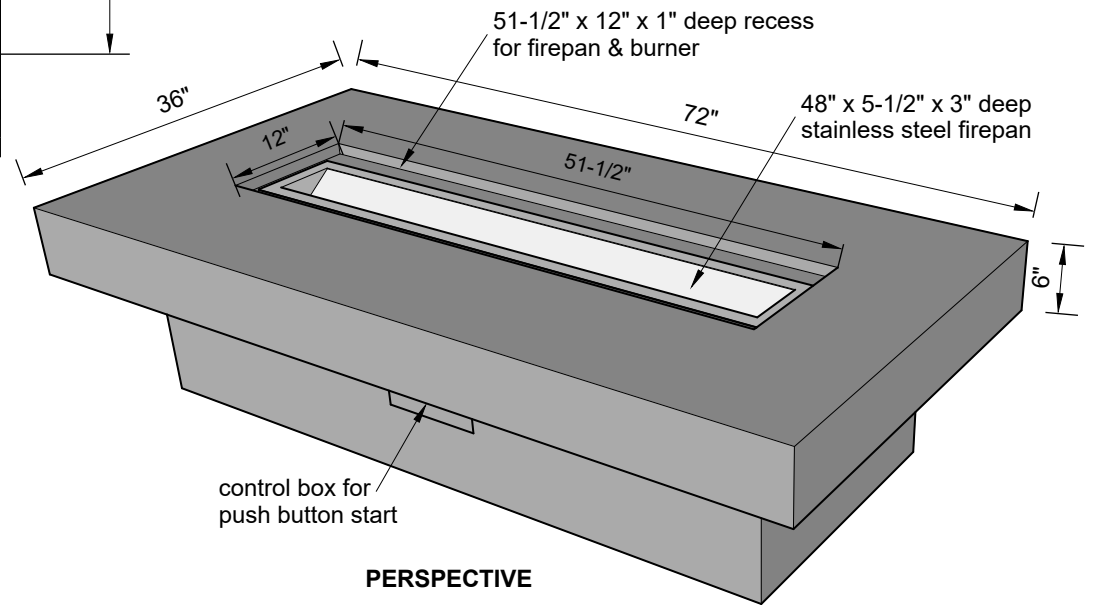

TOP VIEW

**HARMONY FIREPIT
with push button start
90K BTUs**

SECTION

SIDE VIEW

PERSPECTIVE