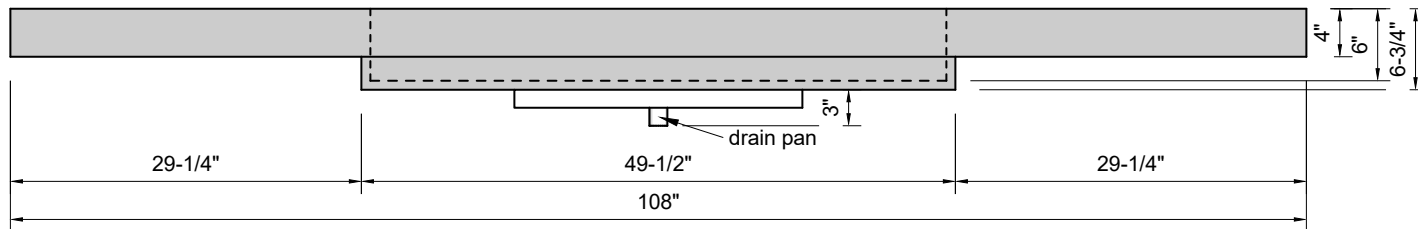

TOP VIEW

FRONT VIEW

SIDE VIEW

Model #: LR-108-00
Large Ramp
no faucet holes