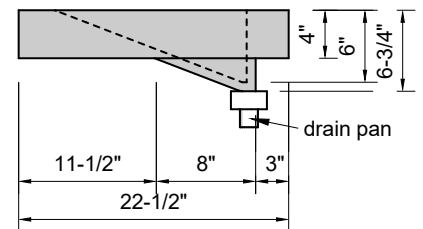

TOP VIEW

FRONT VIEW

SIDE VIEW

Model #: LR-108-00
Large Ramp
no faucet holes