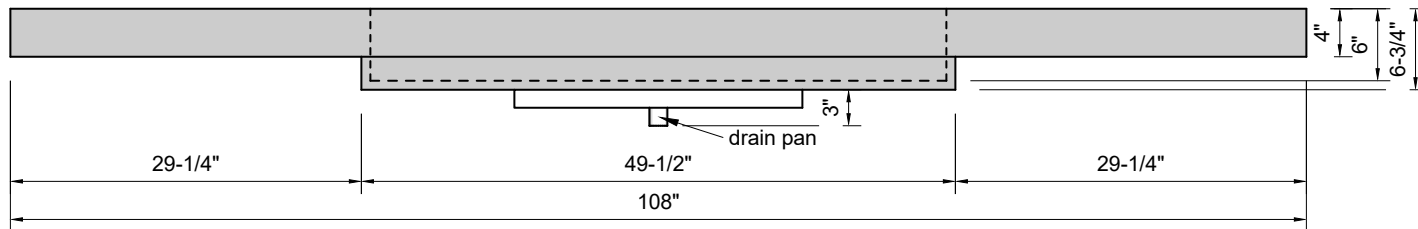

TOP VIEW

FRONT VIEW

SIDE VIEW

Model #: LR-108-01
Large Ramp
single faucet holes