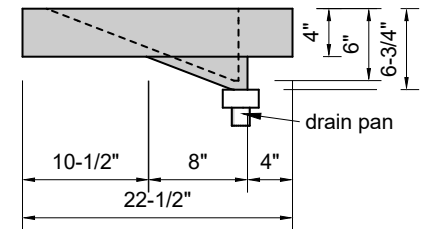

TOP VIEW

FRONT VIEW

SIDE VIEW

Model #: LR-108-01
Large Ramp
single faucet holes