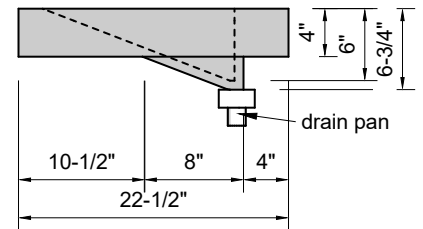

TOP VIEW

FRONT VIEW

SIDE VIEW

**Model #: LR-108-03**  
**Large Ramp**  
**8" widespread faucet holes**