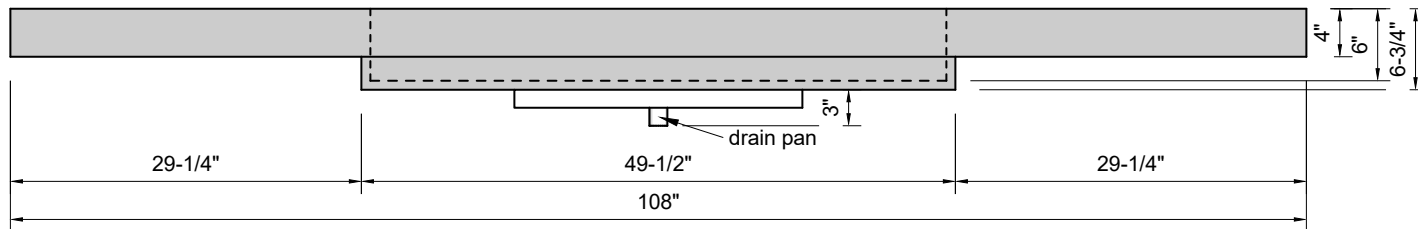

TOP VIEW

FRONT VIEW

SIDE VIEW

**Model #: LR-108-03**  
**Large Ramp**  
**8" widespread faucet holes**